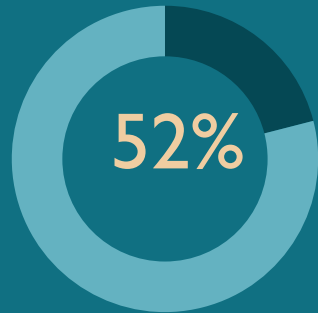

SUCCESS

THE MARKET GROWTH CHART

| CUSTOMERS | GROWTH | YR1 | YR2 | YR3 |
|-----------------------------|------------|----------------|----------------|----------------|
| Business Authorities | 69% | 141,000 | 150,870 | 161,431 |
| Midlands Railways | 37% | 63,000 | 66,150 | 69,457 |
| Tennis World Cup Tournament | 45% | 51,000 | 56,100 | 61,710 |
| Common Wealth Games | 67% | 21,000 | 22,470 | 24,043 |
| Marathon - 2021 | 52% | 24,000 | 25,536 | 27,170 |
| TOTAL | 83% | 300,000 | 321,126 | 343,811 |