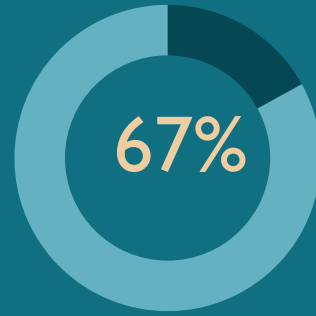

SUCCESS

THE MARKET GROWTH CHART

| CUSTOMERS | GROWTH | YR1 | YR2 | YR3 |
|-----------------------------|------------|----------------|----------------|----------------|
| Business Authorities | 69% | 141,000 | 150,870 | 161,431 |
| Midlands Railways | 37% | 63,000 | 66,150 | 69,457 |
| Tennis World Cup Tournament | 45% | 51,000 | 56,100 | 61,710 |
| Common Wealth Games | 67% | 21,000 | 22,470 | 24,043 |
| Marathon - 2021 | 52% | 24,000 | 25,536 | 27,170 |
| TOTAL | 83% | 300,000 | 321,126 | 343,811 |