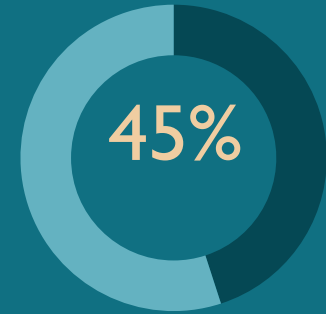

SUCCESS

THE MARKET GROWTH CHART

| CUSTOMERS | GROWTH | YR1 | YR2 | YR3 |
|-----------------------------|------------|----------------|----------------|----------------|
| Business Authorities | 69% | 141,000 | 150,870 | 161,431 |
| Midlands Railways | 37% | 63,000 | 66,150 | 69,457 |
| Tennis World Cup Tournament | 45% | 51,000 | 56,100 | 61,710 |
| Common Wealth Games | 67% | 21,000 | 22,470 | 24,043 |
| Marathon - 2021 | 52% | 24,000 | 25,536 | 27,170 |
| TOTAL | 83% | 300,000 | 321,126 | 343,811 |