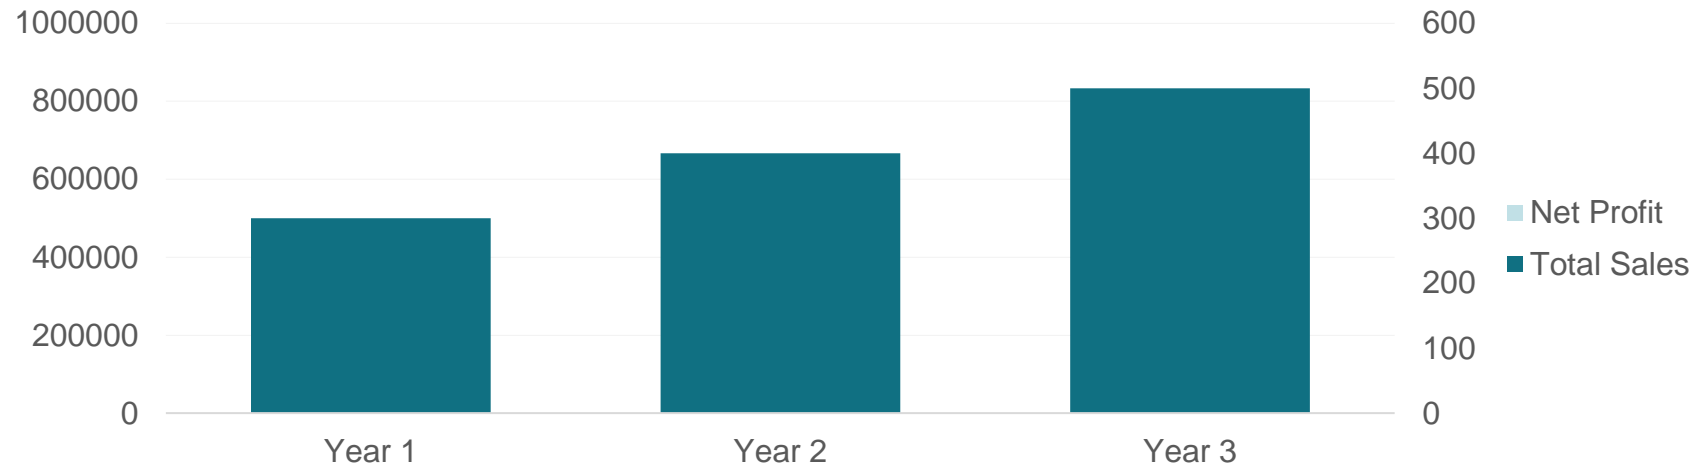

SERVING FORECAST

3 YEAR SERVICESUMMARY	YR1	YR2	YR3
Total Served Turnover	500,000 GBP	700,000 GBP	1,000,000 GBP
Average % Commission	12%	12%	12%
NET PROFIT	10%	10%	10%

Annual Served Turnover Expected