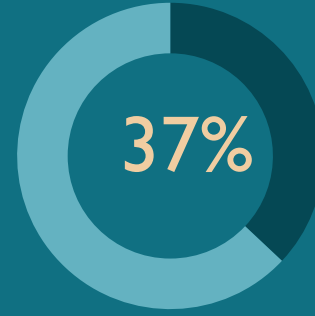

SUCCESS

THE MARKET GROWTH CHART

| CUSTOMERS | GROWTH | YR1 | YR2 | YR3 |
|-----------------------------|------------|----------------|----------------|----------------|
| Business Authorities | 69% | 141,000 | 150,870 | 161,431 |
| Midlands Railways | 37% | 63,000 | 66,150 | 69,457 |
| Tennis World Cup Tournament | 45% | 51,000 | 56,100 | 61,710 |
| Common Wealth Games | 67% | 21,000 | 22,470 | 24,043 |
| Marathon - 2021 | 52% | 24,000 | 25,536 | 27,170 |
| TOTAL | 83% | 300,000 | 321,126 | 343,811 |