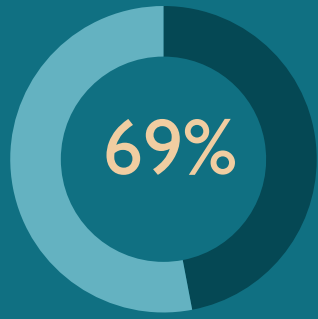

SUCCESS

THE MARKET GROWTH CHART

| CUSTOMERS | GROWTH | YR1 | YR2 | YR3 |
|-----------------------------|------------|----------------|----------------|----------------|
| Business Authorities | 69% | 141,000 | 150,870 | 161,431 |
| Midlands Railways | 37% | 63,000 | 66,150 | 69,457 |
| Tennis World Cup Tournament | 45% | 51,000 | 56,100 | 61,710 |
| Common Wealth Games | 67% | 21,000 | 22,470 | 24,043 |
| Marathon - 2021 | 52% | 24,000 | 25,536 | 27,170 |
| TOTAL | 83% | 300,000 | 321,126 | 343,811 |